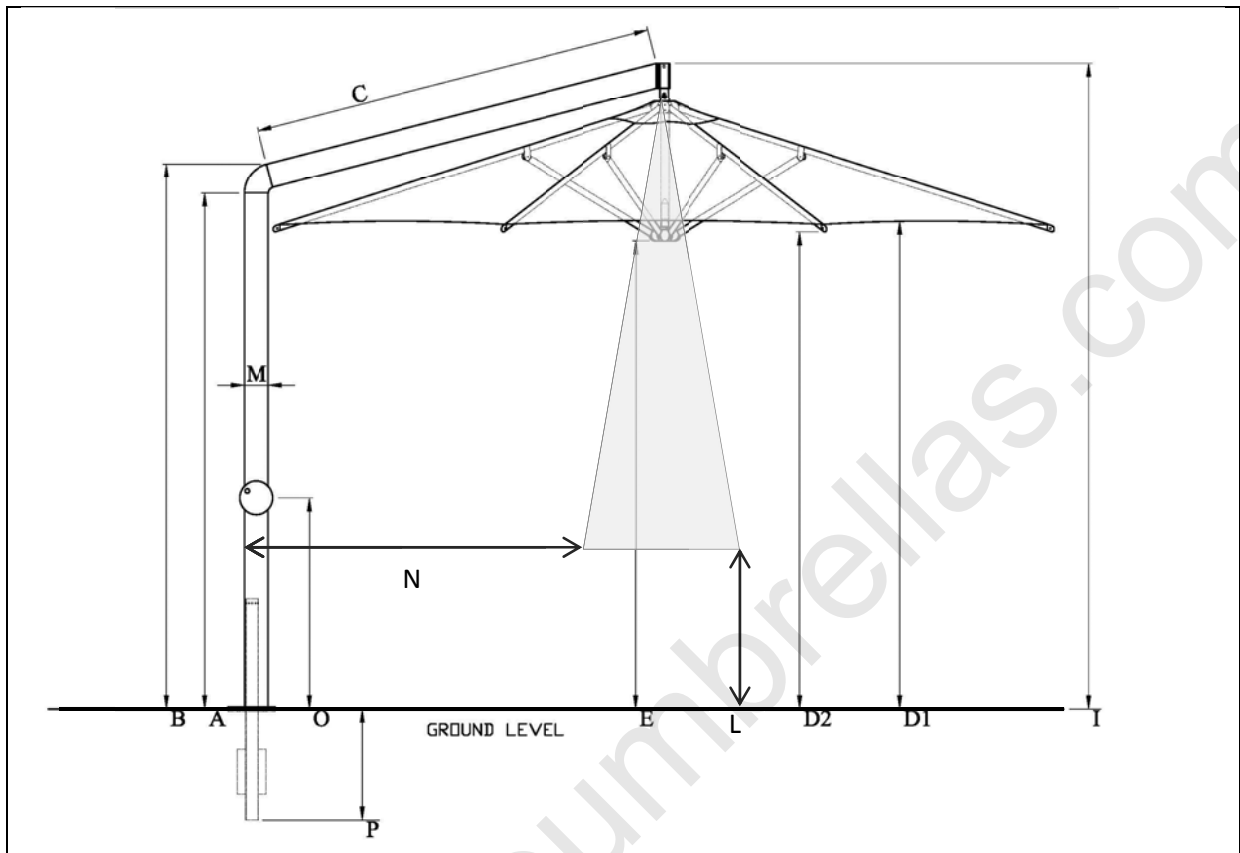

CANNES UMBRELLA

DIMENSIONS IN FEET & INCHES		8ft 2" Square	10ft Square	10ft Oct.	11ft 6" Oct.	13ft Oct.
A	Mast height	7ft 7"	7ft 11"	7ft 2"	7ft 7"	7ft 11"
B	Mast height inc. elbow	7ft 11"	8ft 3"	7ft 7"	7ft 11"	8ft 3"
C	Boom length	4ft 5"	5ft 3"	5ft 11"	5ft 6"	6ft 2"
D1	Canopy head clearance	7ft	7ft 3"	7ft 3"	6ft 8"	7ft 2"
D2	Spoke end head clearance	6ft 10"	6ft 11"	6ft 11"	7ft 2"	7ft 1"
E	Hub head clearance	6ft 8"	6ft 9"	6ft 9"	7ft	7ft
I	Total overall height	9ft 2"	9ft 4"	8ft 11"	9ft 5"	9ft 11"
L	Table clearance when closed	2ft 5"	1ft 4"	3ft 4"	3ft 1"	2ft 6"
M	Mast dimensions (oval)	4.3x2.5"	4.3x2.5"	4.3x2.5"	4.3x2.5"	4.3x2.5"
N	Back edge of mast to closed arms	6ft 1"	5ft 9"	5ft 9"	6ft 11"	7ft 5"
O	Height of winder box	3ft 1"	3ft 1"	3ft 1"	3ft 1"	3ft 1"
P	Depth of 'in ground' anchor	1ft 7"	1ft 7"	1ft 7"	1ft 7"	1ft 7"
ALL DIMENSIONS MAY VARY +- 3%						