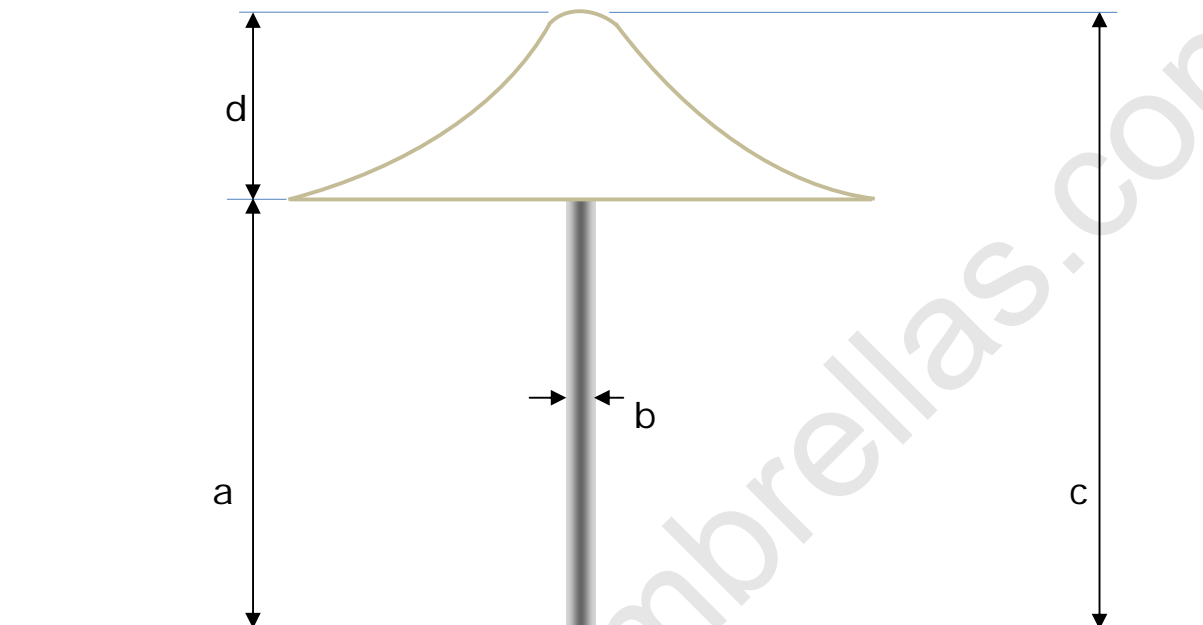

OLYMPIA UMBRELLA

Dimensions in feet and inches

Size	a	b	c	d	Shade area
9ft 2" square	6ft 6"	2ft 6"	10ft 6"	3ft 11"	7.4m ²
13ft 9" square	7ft 5"	2ft 6"	12ft 5"	5ft	17.64m ²